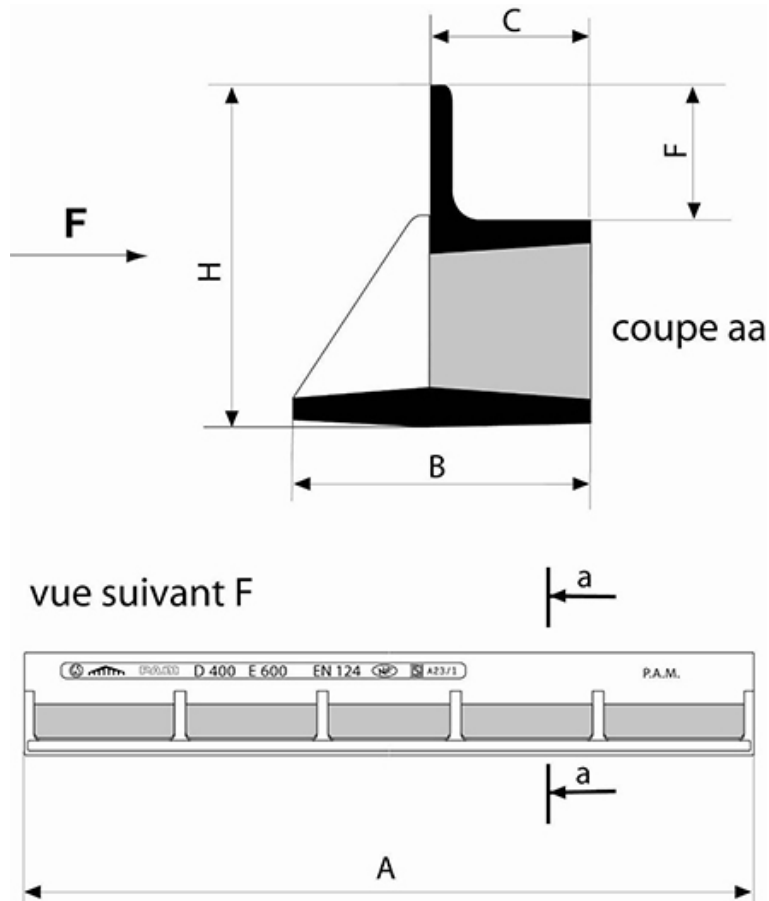

T section frame 750 mm for gratings AUTOLINEA
D400 class - TRANSLINEA D400 and E600 class

A	B	C	F	H	Mass	References
mm	mm	mm	mm	mm	kg	
750	88	49	38	100	10.0	E7